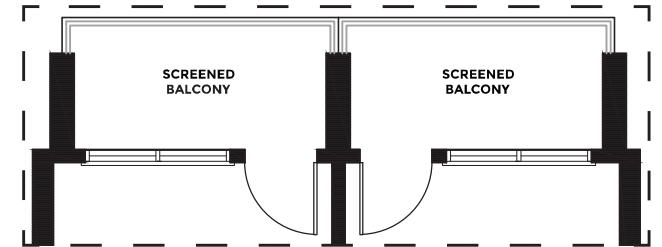

# THE BEACHWOOD

1 BEDROOM  
1 BATH

589, 670, 728 SQ. FT

TYPICAL PLAN - 589 SF

PLAN OF BEACHWOOD AT THIRD FLOOR - SINGLE BALCONY - 670 SF

PLAN OF BEACHWOOD AT THIRD FLOOR - DOUBLE BALCONY - 728 SF