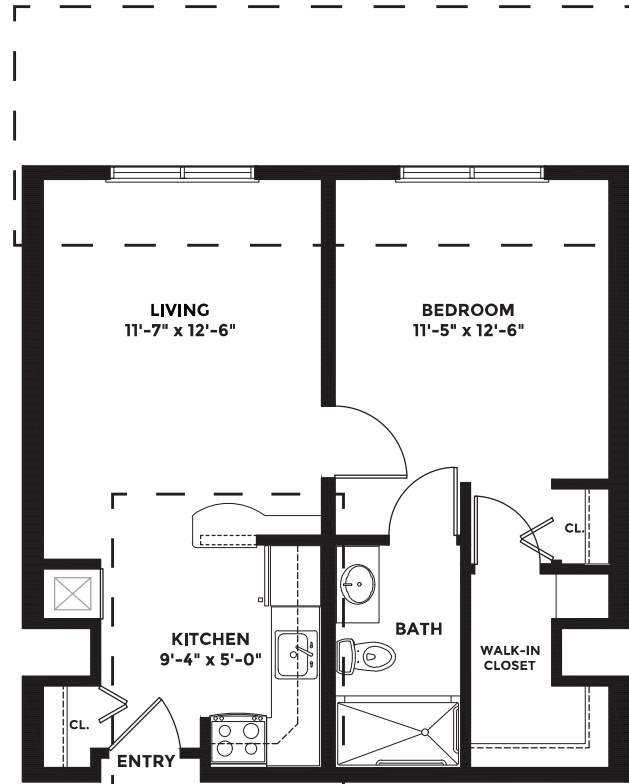

# THE BEACHWOOD

1 BEDROOM  
1 BATH

589, 670, 728 SQ. FT

TYPICAL PLAN - 589 SF

PLAN OF BEACHWOOD AT THIRD FLOOR - SINGLE BALCONY - 670 SF

PLAN OF BEACHWOOD AT THIRD FLOOR - DOUBLE BALCONY - 728 SF