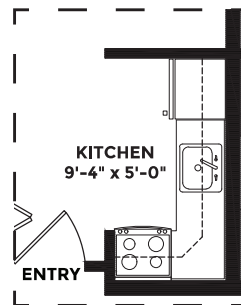

# THE BEACHWOOD

1 BEDROOM  
1 BATH

589, 670, 728 SQ. FT

TYPICAL PLAN - 589 SF

PLAN OF BEACHWOOD AT THIRD FLOOR - SINGLE BALCONY - 670 SF

PLAN OF BEACHWOOD AT THIRD FLOOR - DOUBLE BALCONY - 728 SF