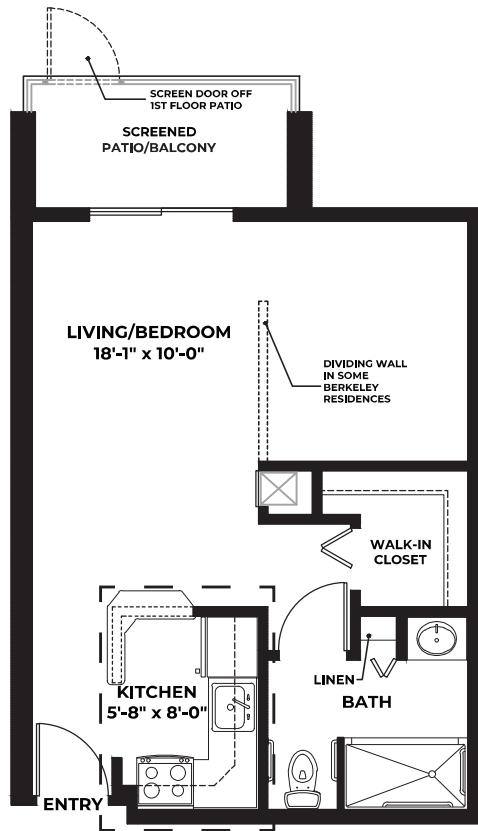

## THE BERKELEY STUDIO

537 SQ. FT

TYPICAL PLAN

PLAN AT 2ND AND 3RD  
FLOORS