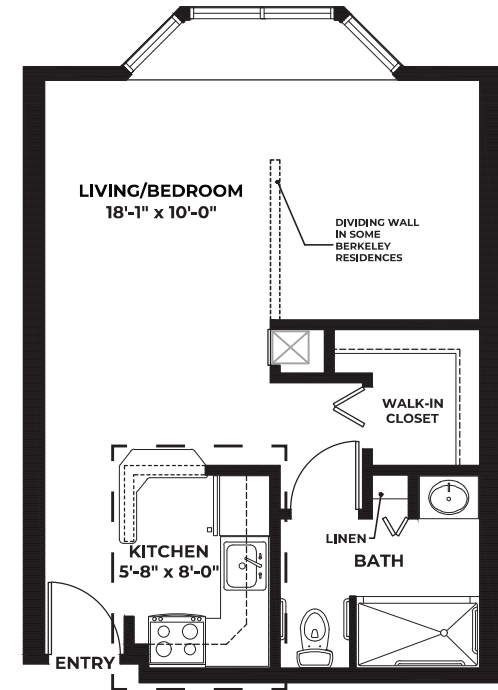

## THE BERKELEY STUDIO

537 SQ. FT

TYPICAL PLAN

PLAN AT 2ND AND 3RD  
FLOORS