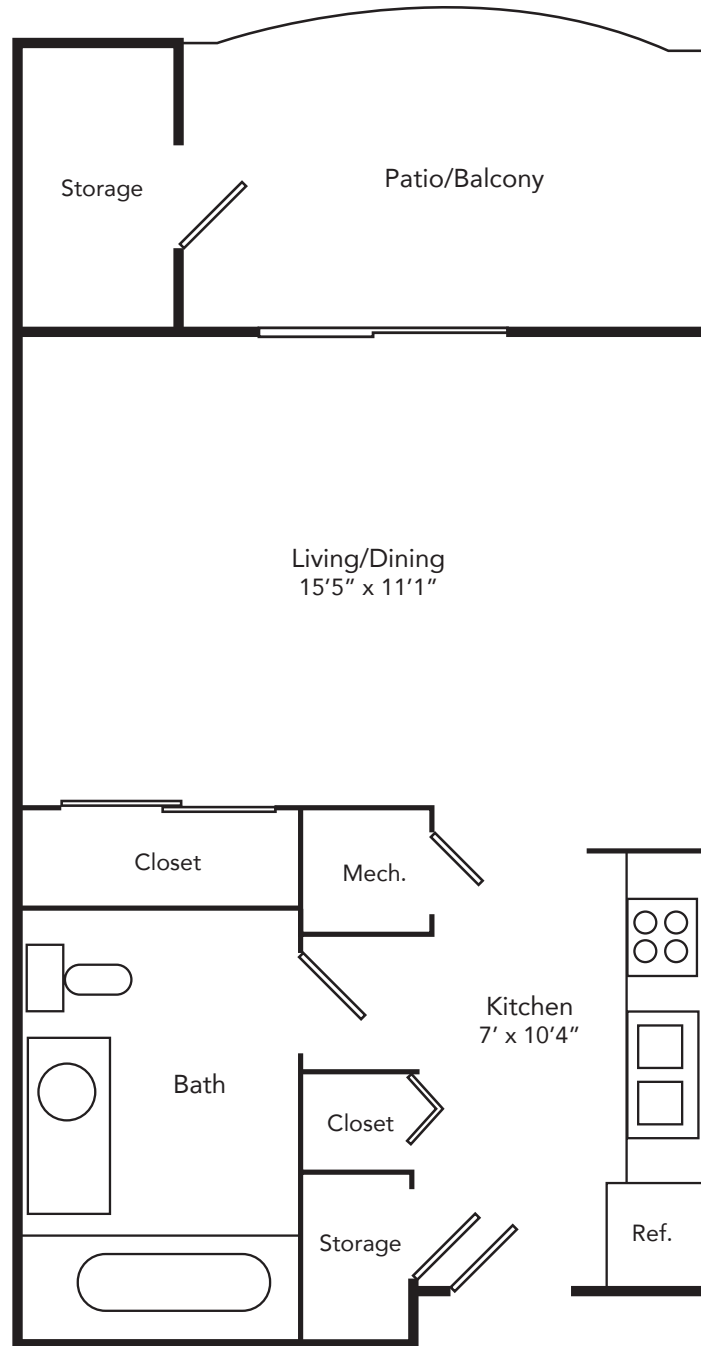

APARTMENT FLOOR PLANS

Chestnut

Studio
436 square feet

All dimensions are approximate.