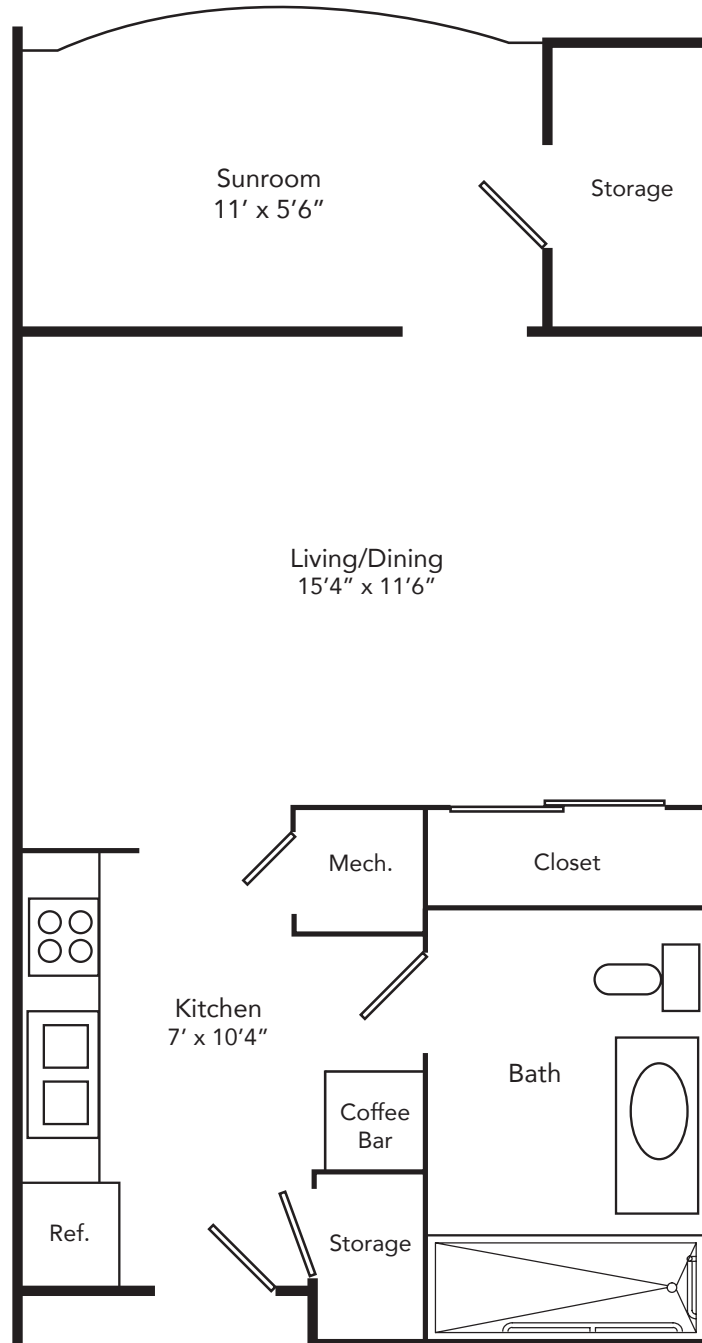

APARTMENT FLOOR PLANS

Chestnut Deluxe

Studio
436 square feet

All dimensions are approximate.